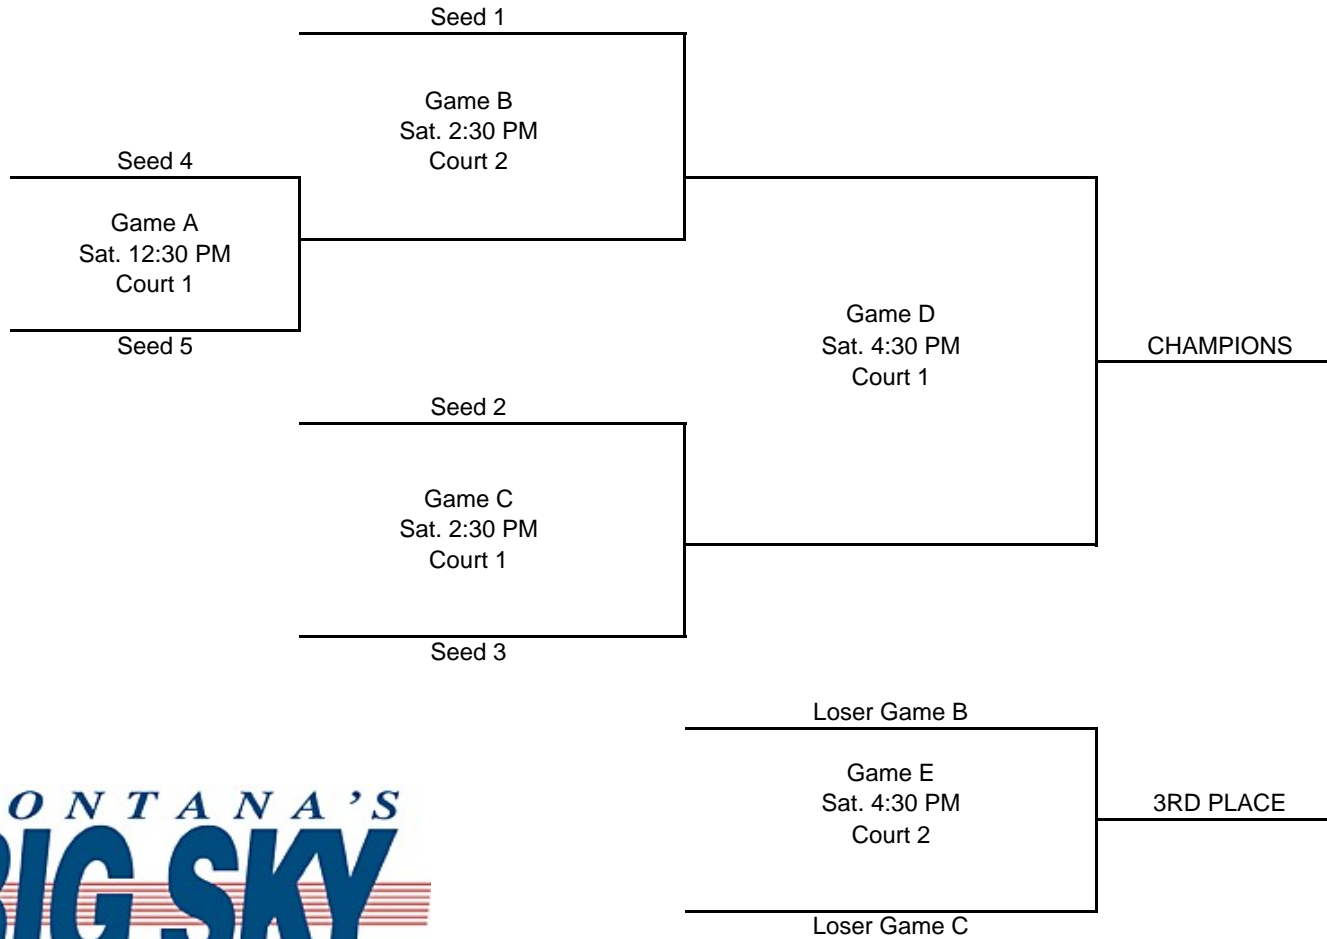

2008 Big Sky State Games  
 Great Falls Regionals June 27-28  
 Girls Grades 11-12  
 Great Falls High School

TEAM NAME	WIN/LOSS	POINTS	SEED
White Sulphur			
Jack & The Valley Ballers-Sula			
Lady Starz-Lame Deer			
Shelby Coyotes			
Great Falls			

1. Ties will be decided by win/loss record.
2. Ties with win/loss record will be broken by who won in previous head to head competition between the tied teams.
3. Ties will be broken by who has given up the least amount of total points on games won.
4. Top **FOUR** teams will advance to finals in Billings July 18-20, 2008

GAME	DAY	TIME	GYM	TEAM 1	VS	TEAM 2	WINNER	SCORE
A	Friday	1:00 PM	Court 1	White Sulphur	VS	Lady Starz-Lame Deer		
B	Friday	1:00 PM	Court 2	Shelby Coyotes	VS	Great Falls		
C	Friday	3:00 PM	Court2	Jack & The Valley Ballers-Sula	VS	Great Falls		
D	Friday	3:00 PM	Court1	White Sulphur	VS	Shelby Coyotes		
E	Friday	5:00 PM	Court1	Lady Starz-Lame Deer	VS	Jack & The Valley Ballers-Sula		
F	Friday	5:00 PM	Court 2	Great Falls	VS	White Sulphur		
G	Friday	7:00 PM	Court2	Jack & The Valley Ballers-Sula	VS	Shelby Coyotes		
H	Friday	7:00 PM	Court1	Lady Starz-Lame Deer	VS	Great Falls		
I	Saturday	10:00 AM	Court 1	White Sulphur	VS	Jack & The Valley Ballers-Sula		
J	Saturday	10:00 AM	Court 2	Lady Starz-Lame Deer	VS	Shelby Coyotes		

*MONTANA'S*  
**BIG SKY**  
 STATE GAMES